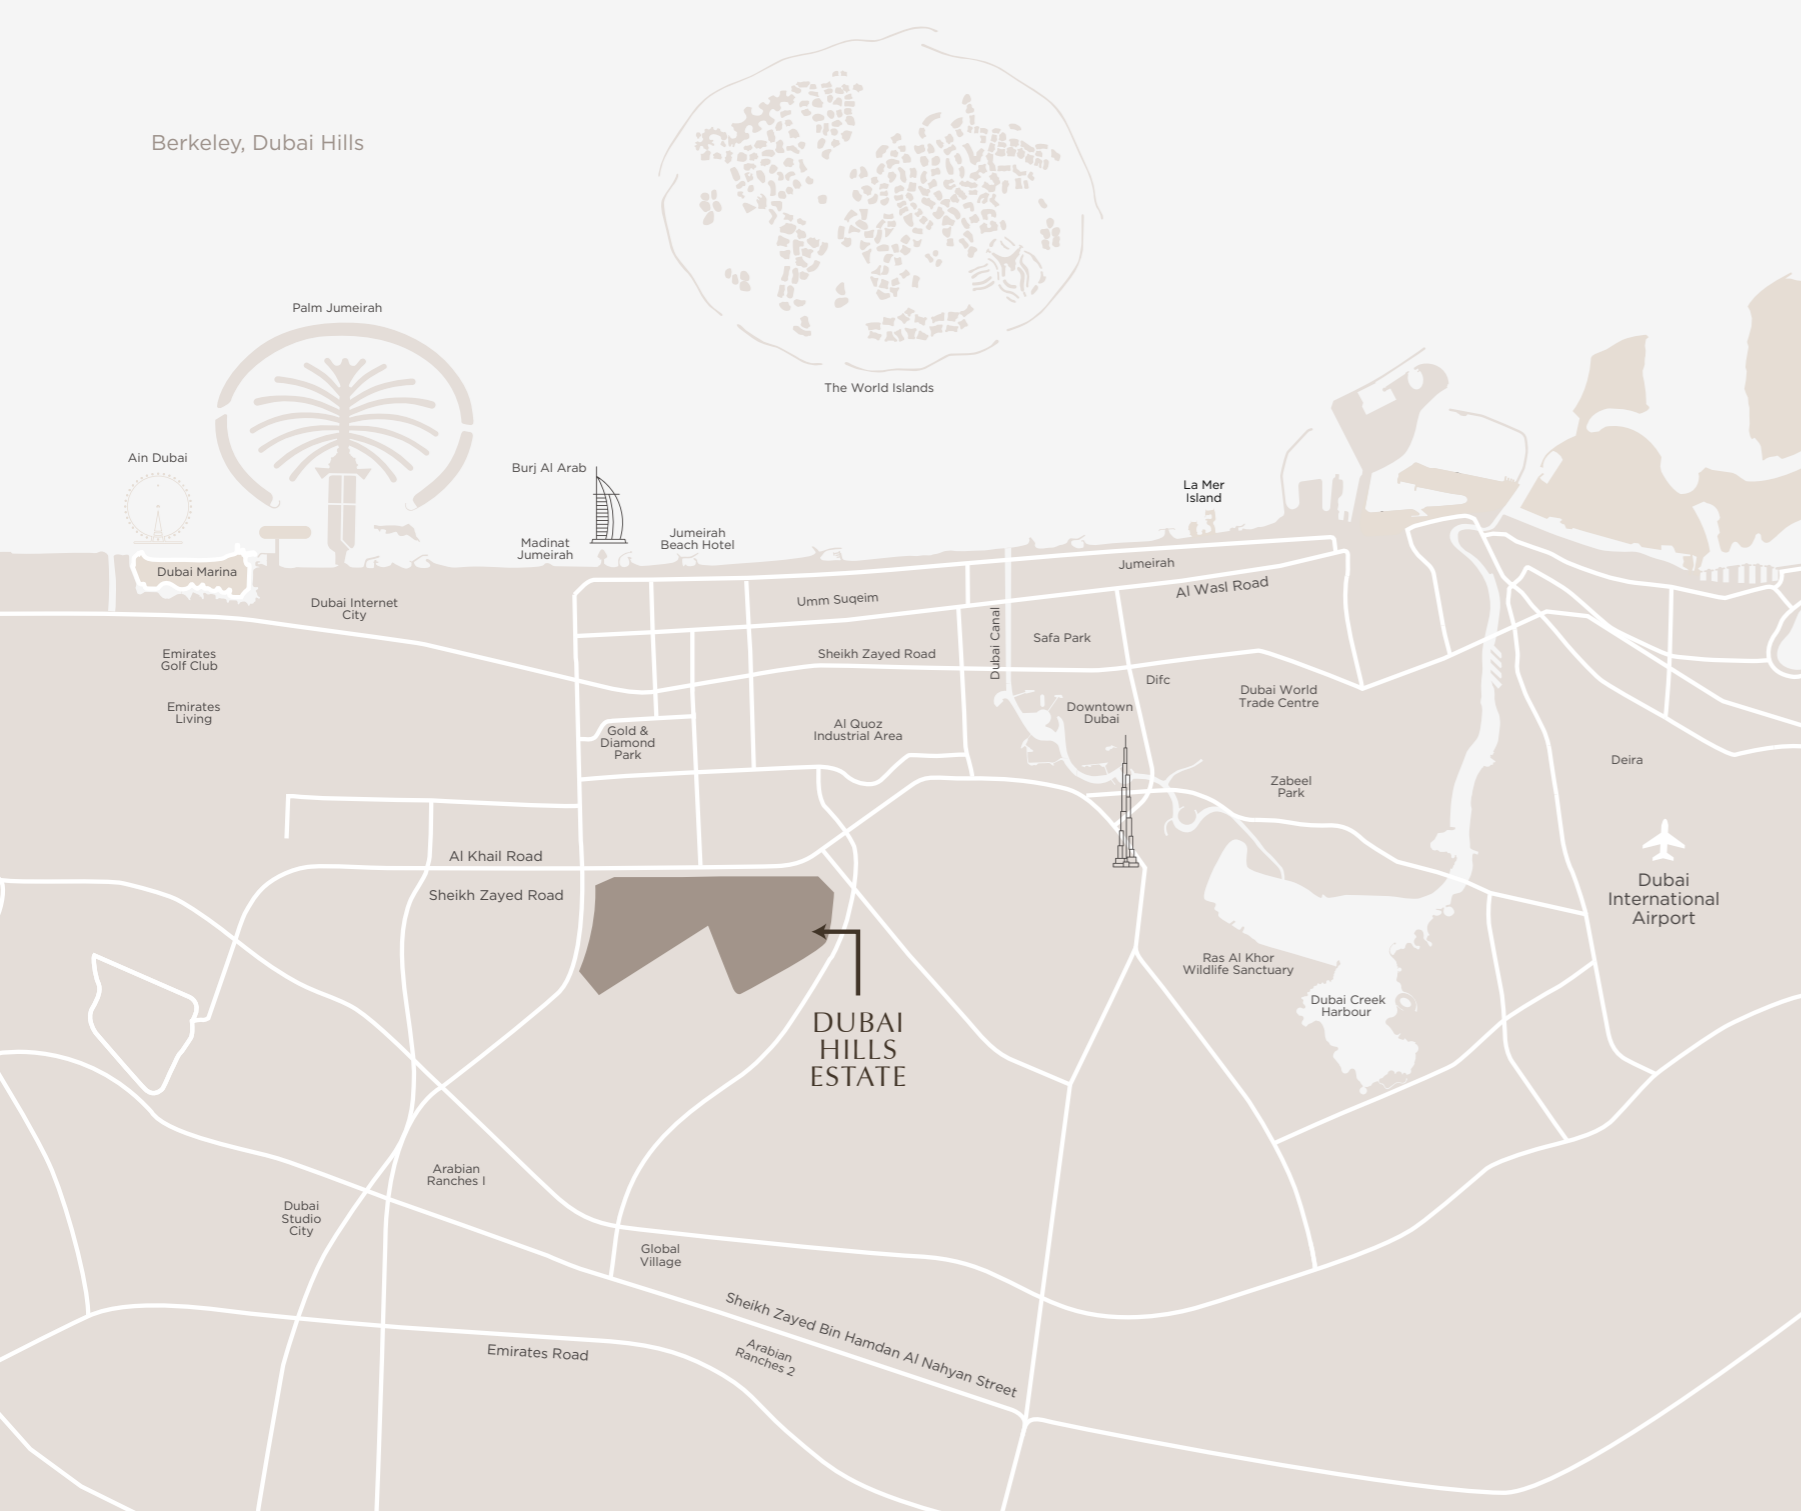

THE REFLECTION GARDEN

Stroll through the green path and seek out a secluded spot for a tranquil moment.

EVERYTHING AT YOUR DOORSTEP

15

minutes from Downtown Dubai

15

minutes from Dubai Marina

20

minutes from Dubai International Airports

25

minutes from Expo City

The Berkeley is strategically positioned, yet distant from the city's hustle. Al Khail Road, Downtown Dubai and major hubs are minutes away and soon, Etihad Rail and Dubai Metro will offer swift airport and emirate connections.