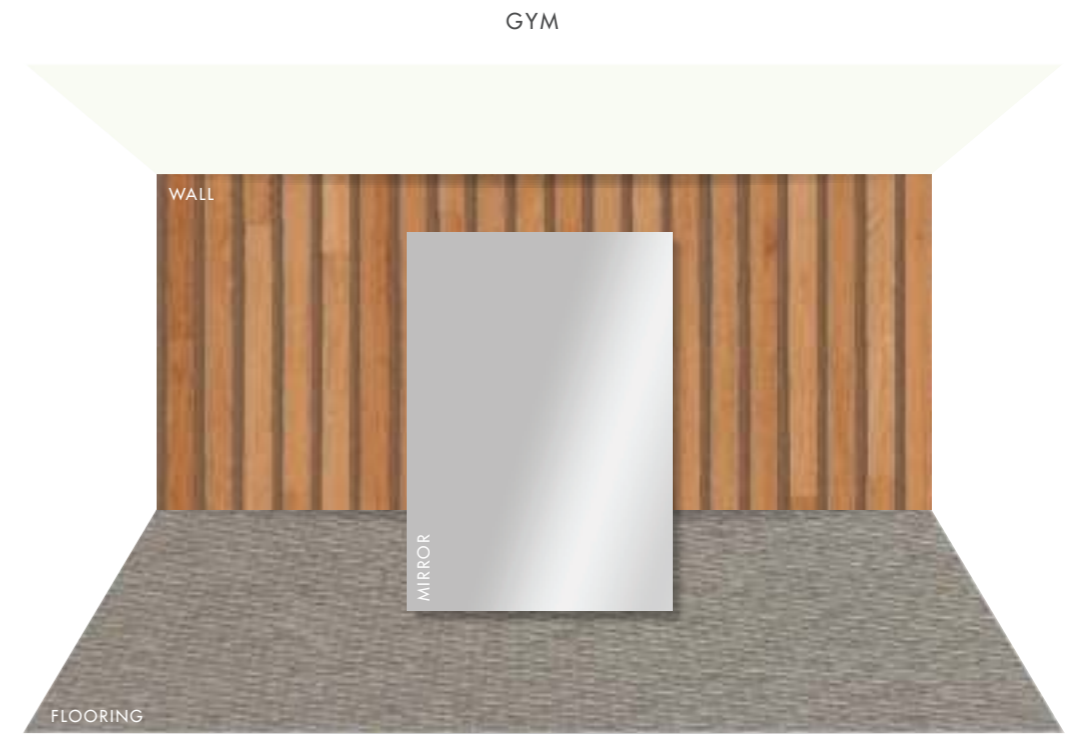

A modern high-rise building with a rooftop pool and lounge area. The building features multiple levels with large glass windows and balconies. The rooftop area includes a swimming pool, lounge chairs, a wooden deck, and a large outdoor screen displaying a sailboat. The scene is set against a clear blue sky with a city skyline in the background.

FIVE-STAR RESORT AMBIENCE
INSIDE YOUR HOME

EXCLUSIVE AMENITIES

Seaside by Prestige One presents a suite of refined amenities for an elevated waterfront living experience.

MINI PUTT GOLF

STAY ACTIVE, WITH A VIEW