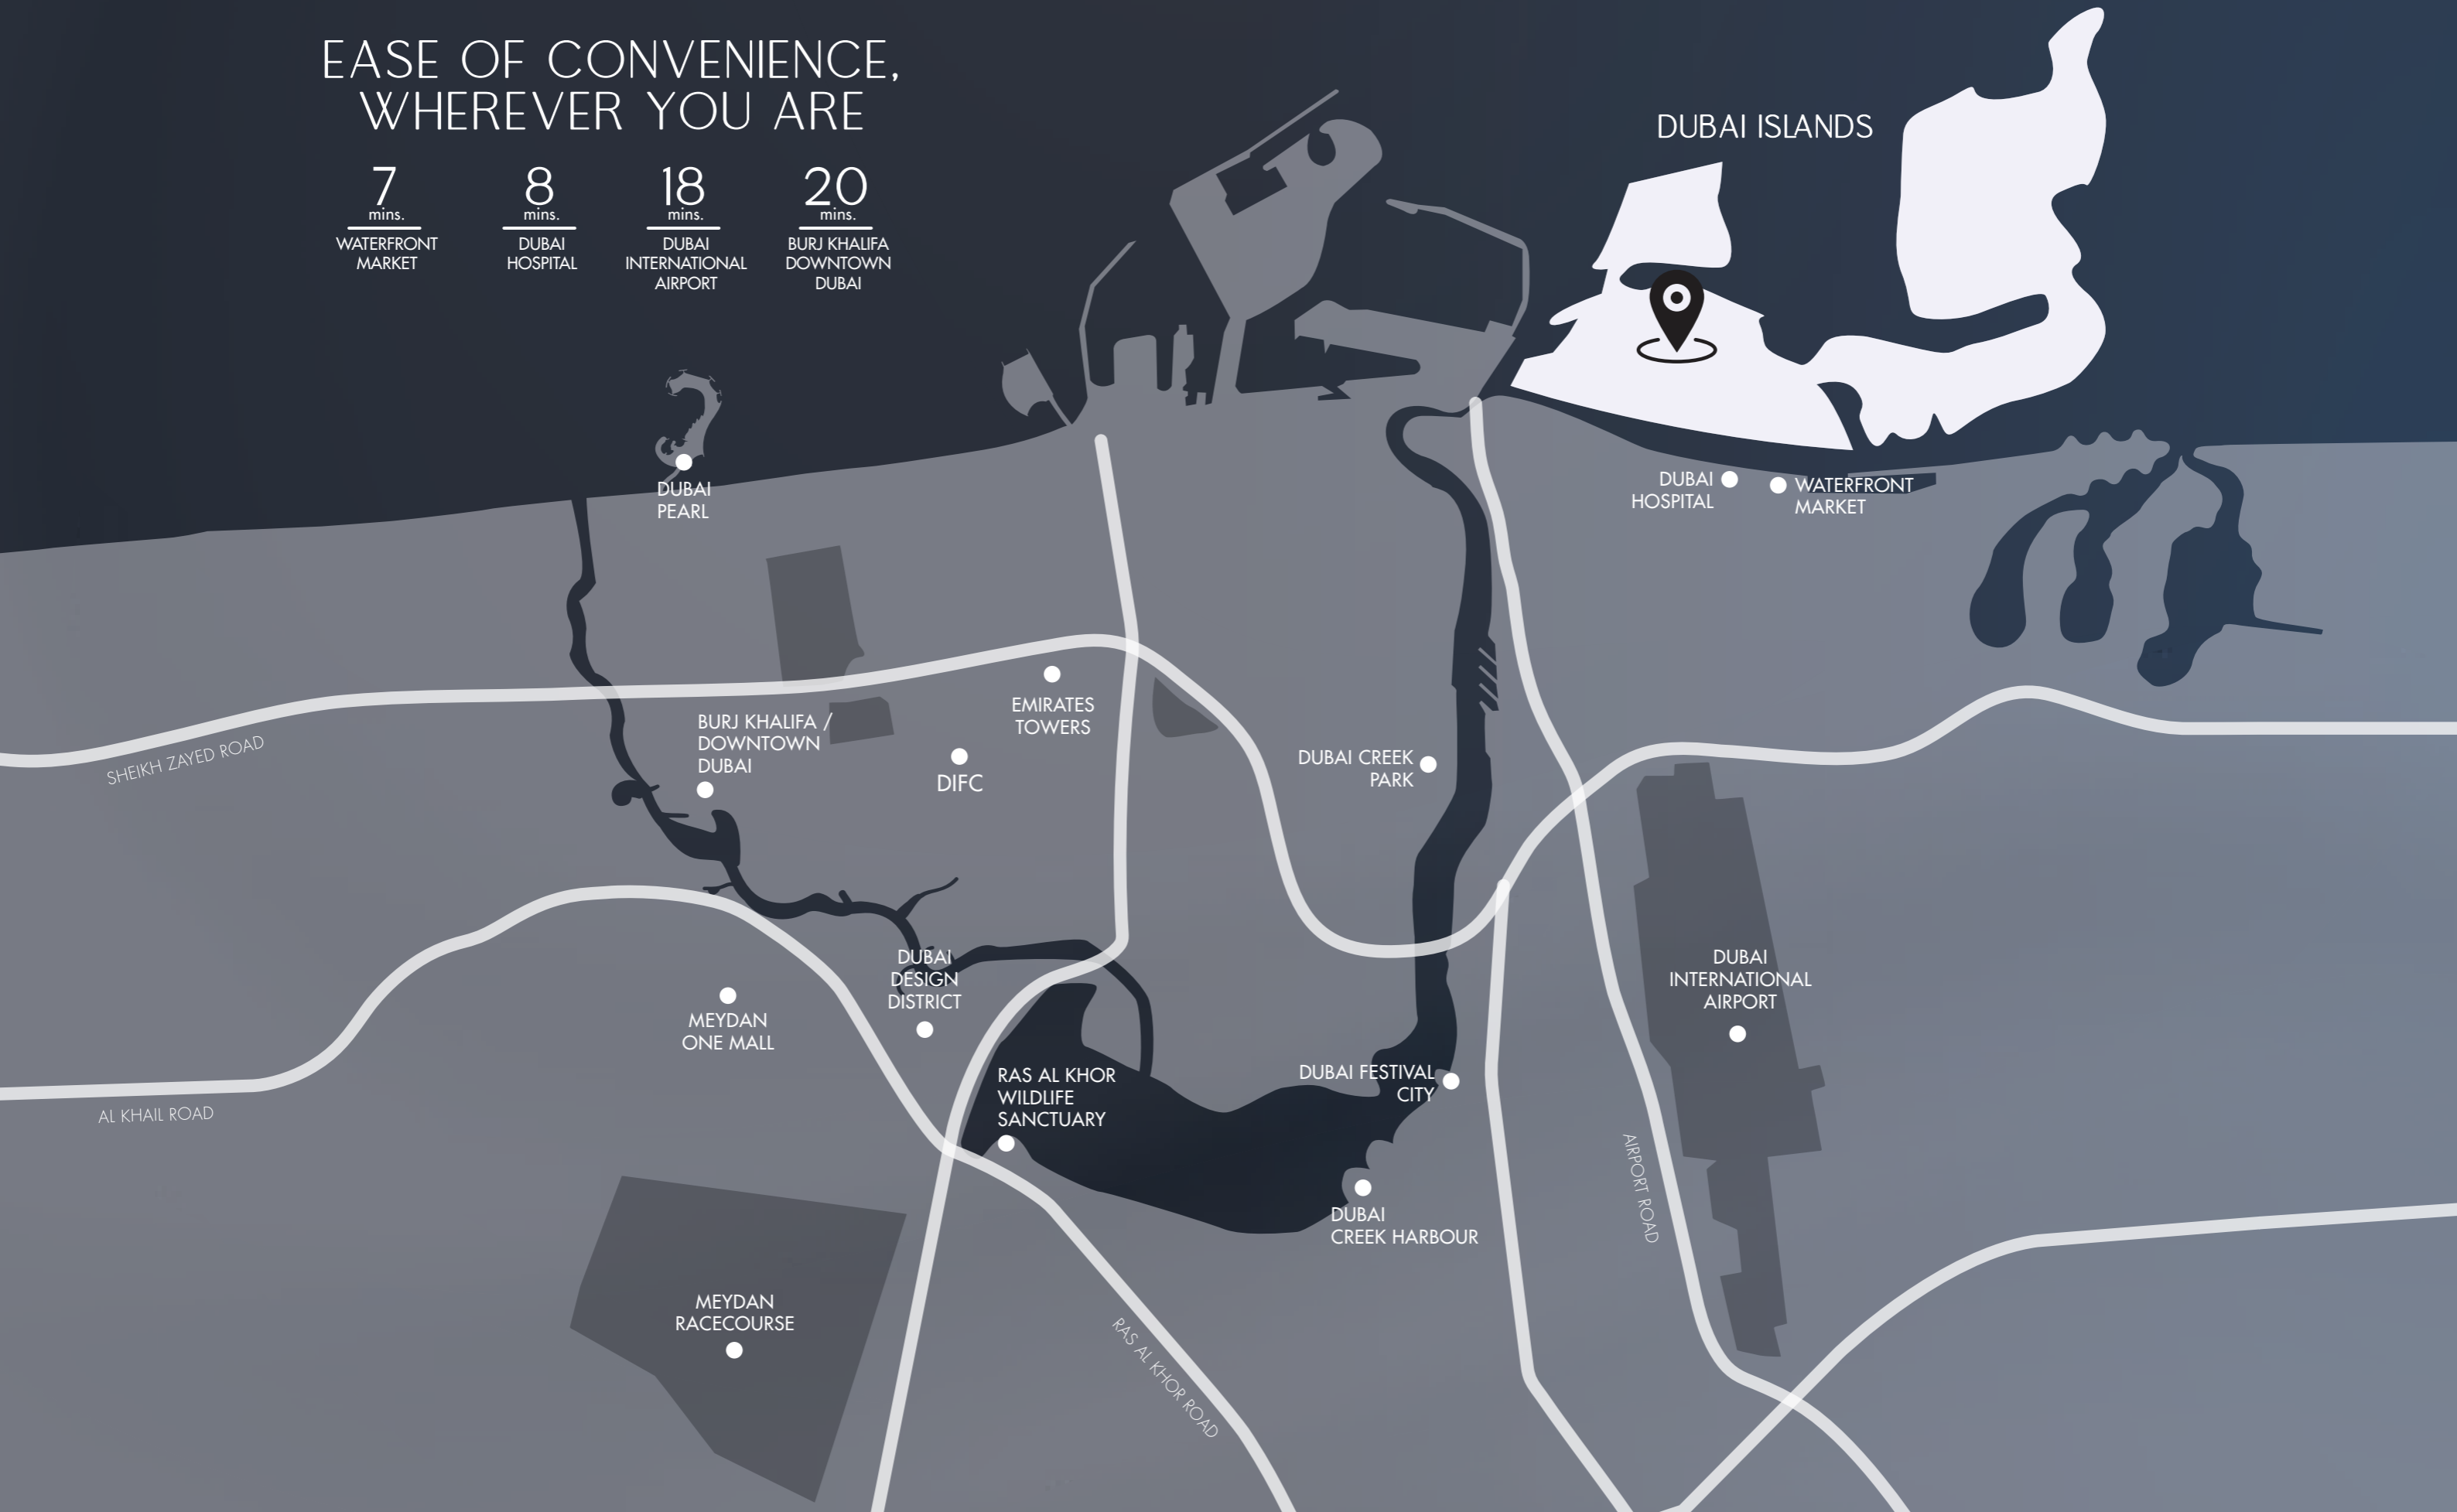

EASE OF CONVENIENCE, WHEREVER YOU ARE

7
mins.
WATERFRONT
MARKET

8
mins.
DUBAI
HOSPITAL

18
mins.
DUBAI
INTERNATIONAL
AIRPORT

20
mins.
BURJ KHALIFA
DOWNTOWN
DUBAI

DUBAI ISLANDS

DUBAI
PEARL

DUBAI
HOSPITAL

WATERFRONT
MARKET

BURJ KHALIFA /
DOWNTOWN
DUBAI

EMIRATES
TOWERS

DIFC

DUBAI CREEK
PARK

DUBAI
DESIGN
DISTRICT

MEYDAN
ONE MALL

DUBAI
INTERNATIONAL
AIRPORT

SHEIKH ZAYED ROAD

AL KHAİL ROAD

RAS AL KHOR
WILDLIFE
SANCTUARY

DUBAI FESTIVAL
CITY

DUBAI
CREEK HARBOUR

AIRPORT ROAD

MEYDAN
RACECOURSE

RAS AL KHOR ROAD

SEASIDE

5 mins.

CENTARA MIRAGE BEACH RESORT

5 mins.

RIU PALACE DUBAI ISLAND

1 mins.

DUBAI ISLANDS MALL

6 mins.