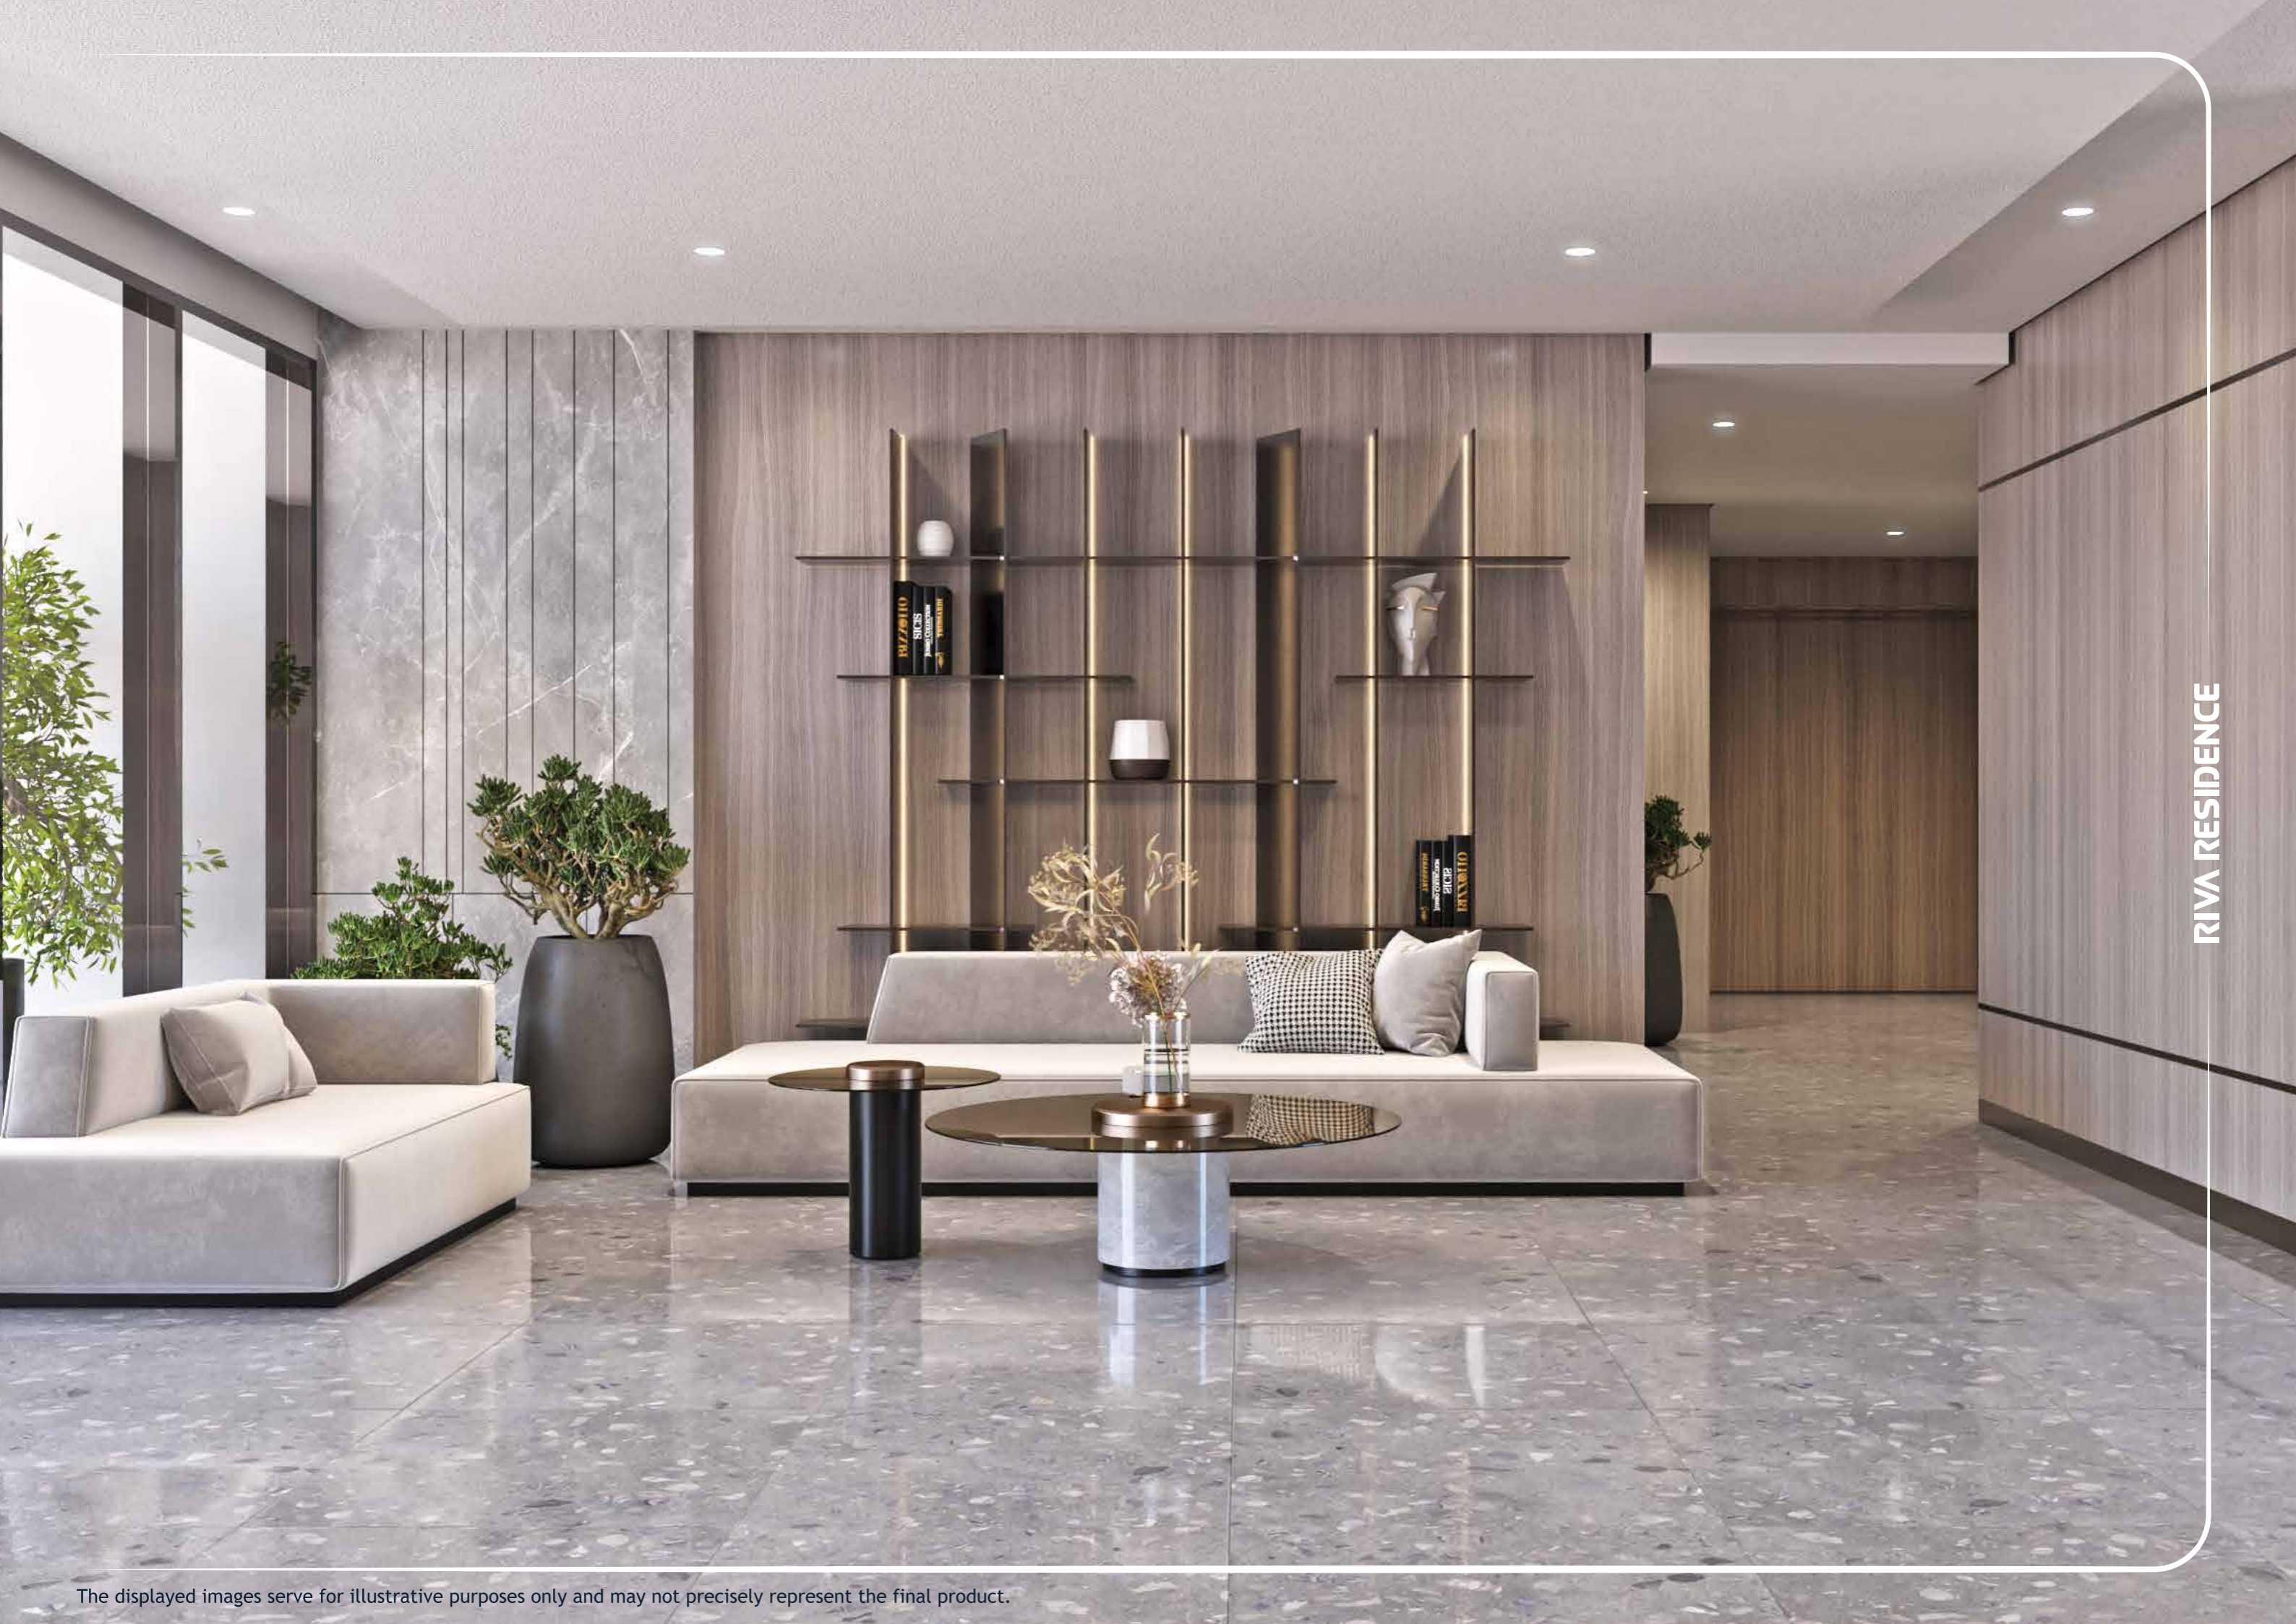

RIVA RESIDENCE

The displayed images serve for illustrative purposes only and may not precisely represent the final product.