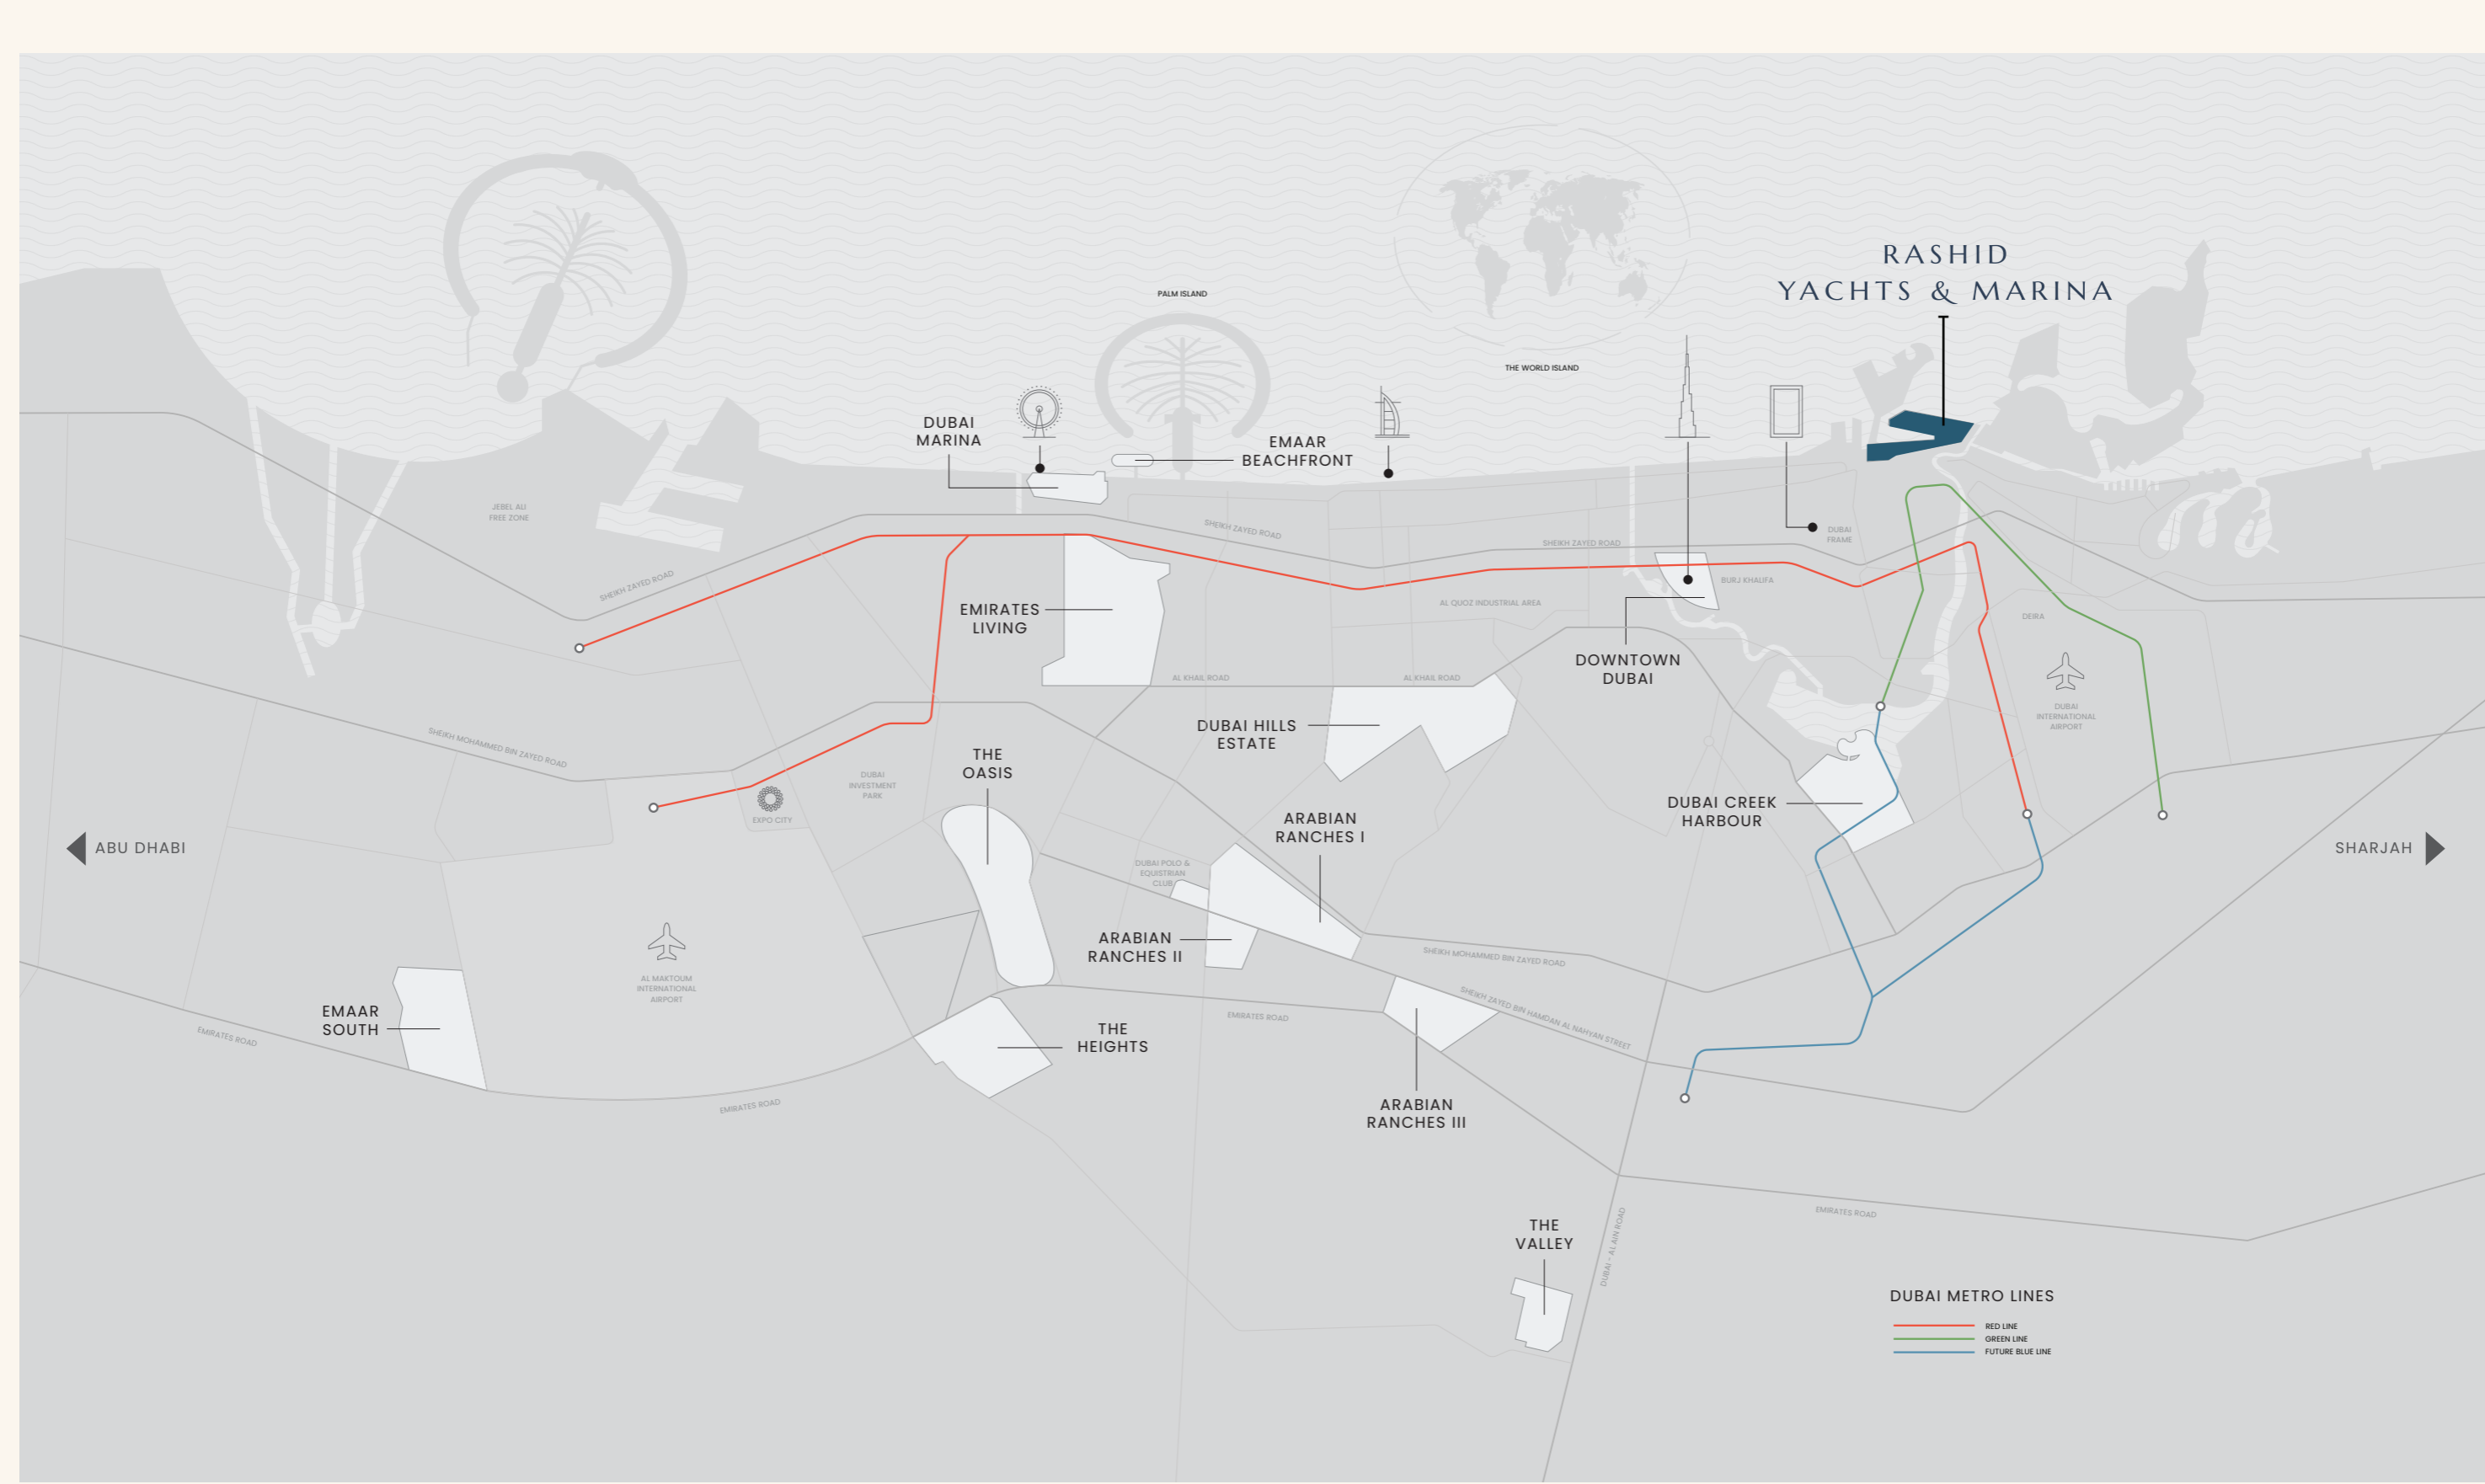

## RASHID YACHTS & MARINA

Rashid Yachts and Marina is the new global destination for discerning yacht owners to experience Dubai's buzzing scene in an elegant environment where beauty and luxury collide. Designed to encapsulate the ultimate modern architecture, it combines luxury residences and a full-service marina with an appealing mix of restaurants and shops, creating a unique definition of "living at sea".

## Life in Full View at the Waterfront

Discover a serene waterfront lifestyle at Porto View, located in the heart of Mina Rashid. This luxurious residential community offers breathtaking marina views, seamlessly blending the rich heritage of old Dubai with modern city living.

## Where the Sky Meets the Sea

Imagine waking up to a panorama that stretches from the serene marina to the endless horizon. At Porto View, every window frames a masterpiece, offering a daily dose of inspiration. Designed to maximise these captivating vistas, each residence offers unobstructed views of the marina, surrounded by lush greenery and the soothing ambiance of the waterfront.