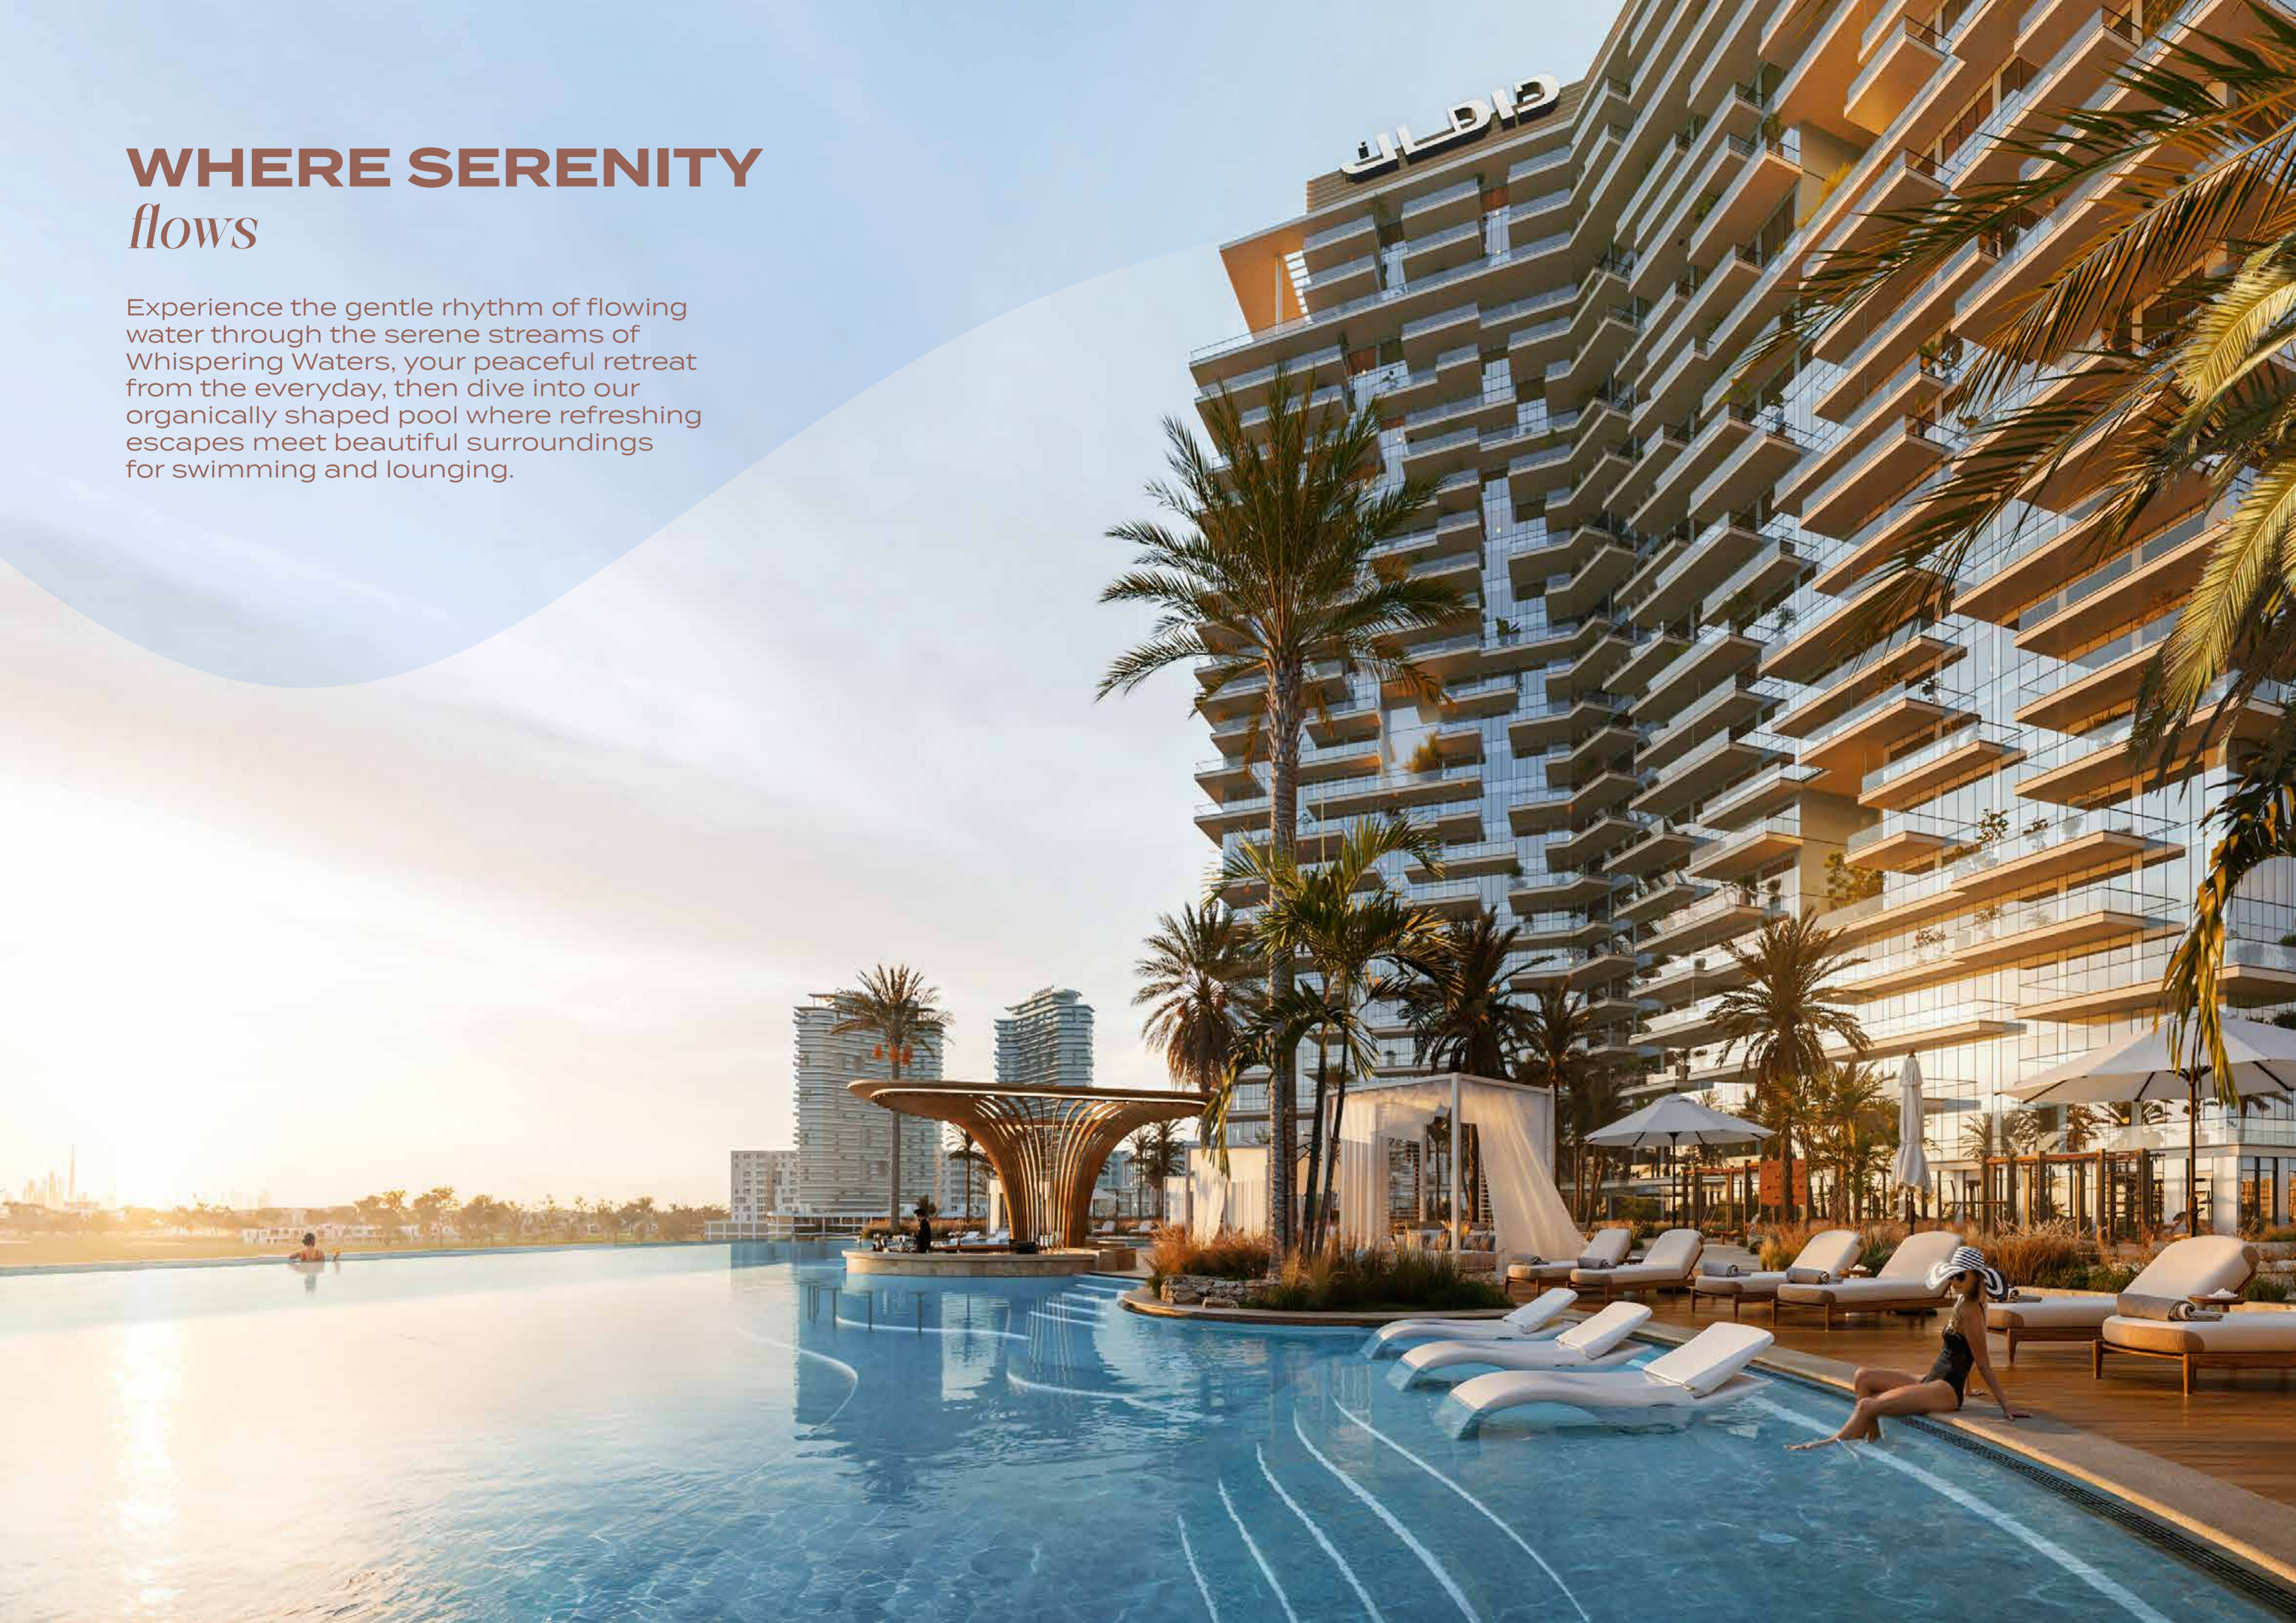

STILLNESS

in every form

Flow through shaded palm gardens, where curved paths and organic textures guide you gently toward stillness. By the water's edge, find your rhythm through yoga in the garden, each breath deepening your connection to calm. Then, drift into the quiet comfort of the Cloud Zen Lounge, where soft forms and muted tones create the perfect sanctuary for reflection.