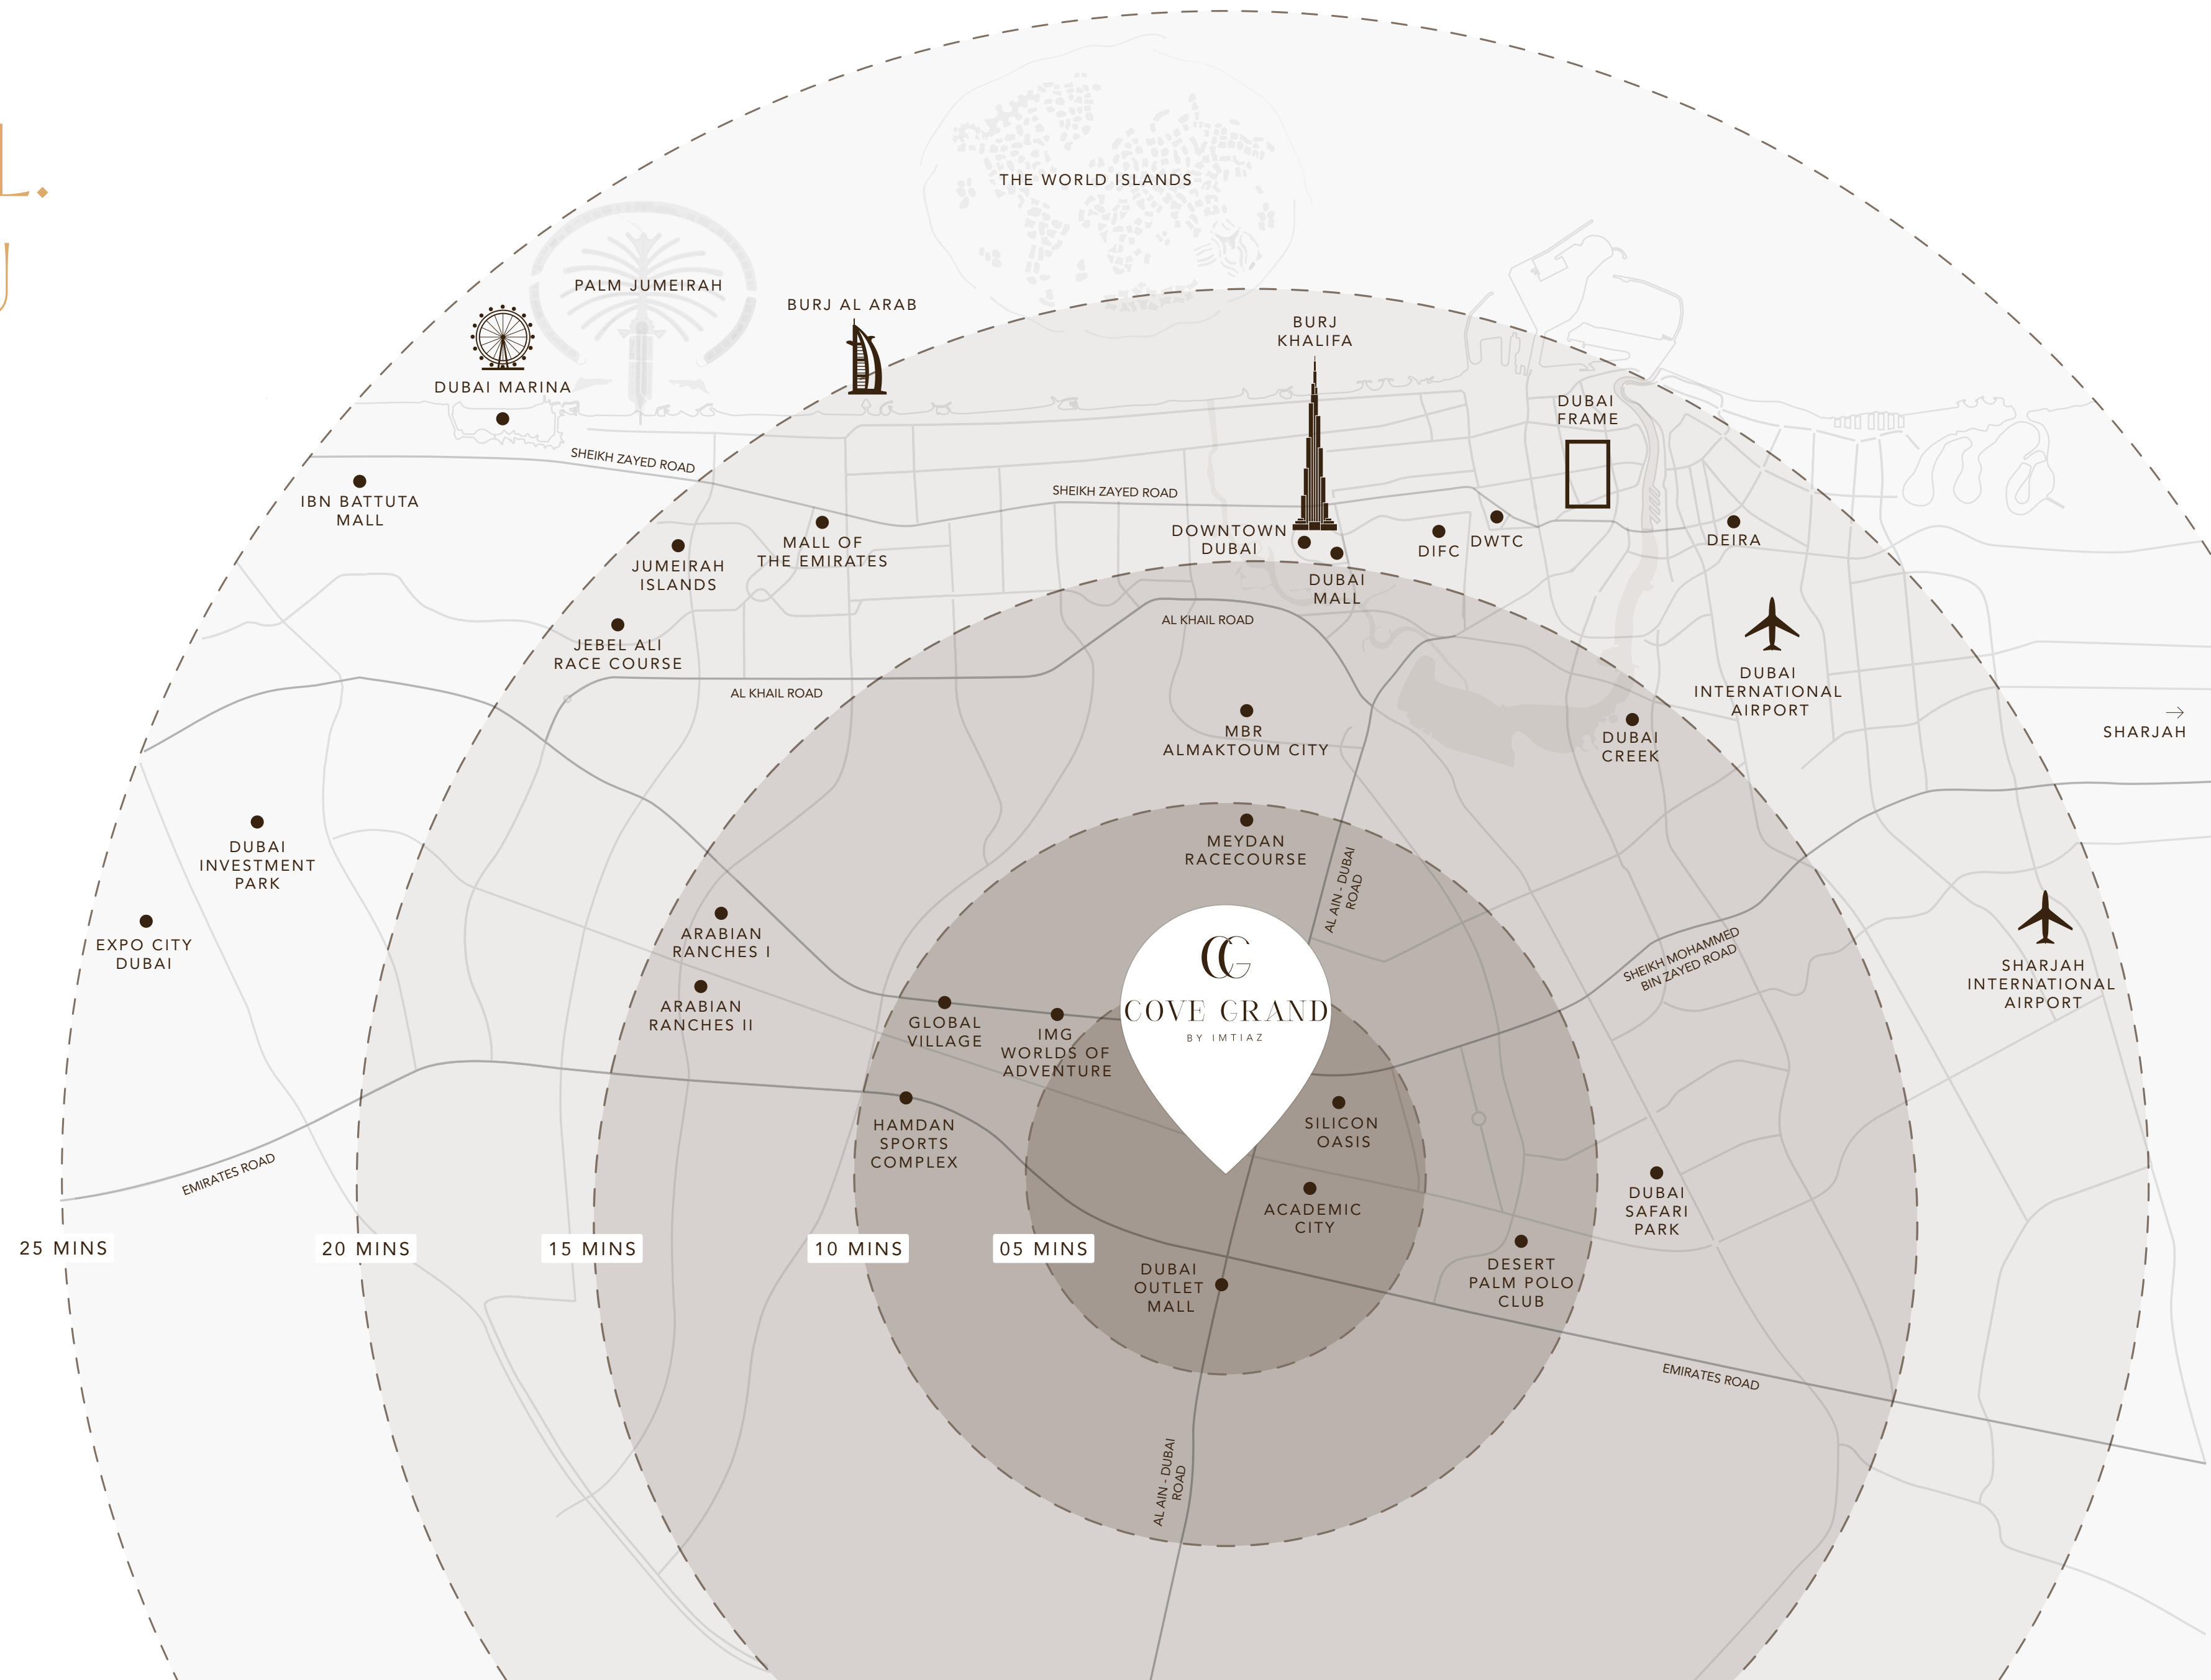

A HORIZON RESERVED
JUST FOR YOU

AN ADDRESS
WHERE
GENERATIONS
FLOURISH

COVE GRAND
by GTR

IN REACH OF IT ALL. IN TUNE WITH YOU

Located in Dubailand, Cove Grand by Imtiaz positions you within easy reach of schools, shopping, dining, and major highways, while keeping you wrapped in a sense of calm. It's convenience minus compromise.

5 Minutes

IMG Worlds of Adventure
Academic City
Silicon Oasis
Global Village
Dubai Outlet Mall

20 Minutes

Dubai Intl. Airport
Downtown Dubai
Dubai Mall
Burj Khalifa
Dubai Frame
Dubai Creek
Mall Of The Emirates

12 Minutes

Desert Palm Polo Club
Dubai Safari Park
Meydan Racecourse

25 Minutes

Dubai Marina
Palm Jumeirah
Jebel Ali Race Course
Jumeirah Islands
Ibn Battuta Mall
Dubai Parks and Resorts
Expo City Dubai

THE QUINTESSENCE
OF ELEGANT LIVING