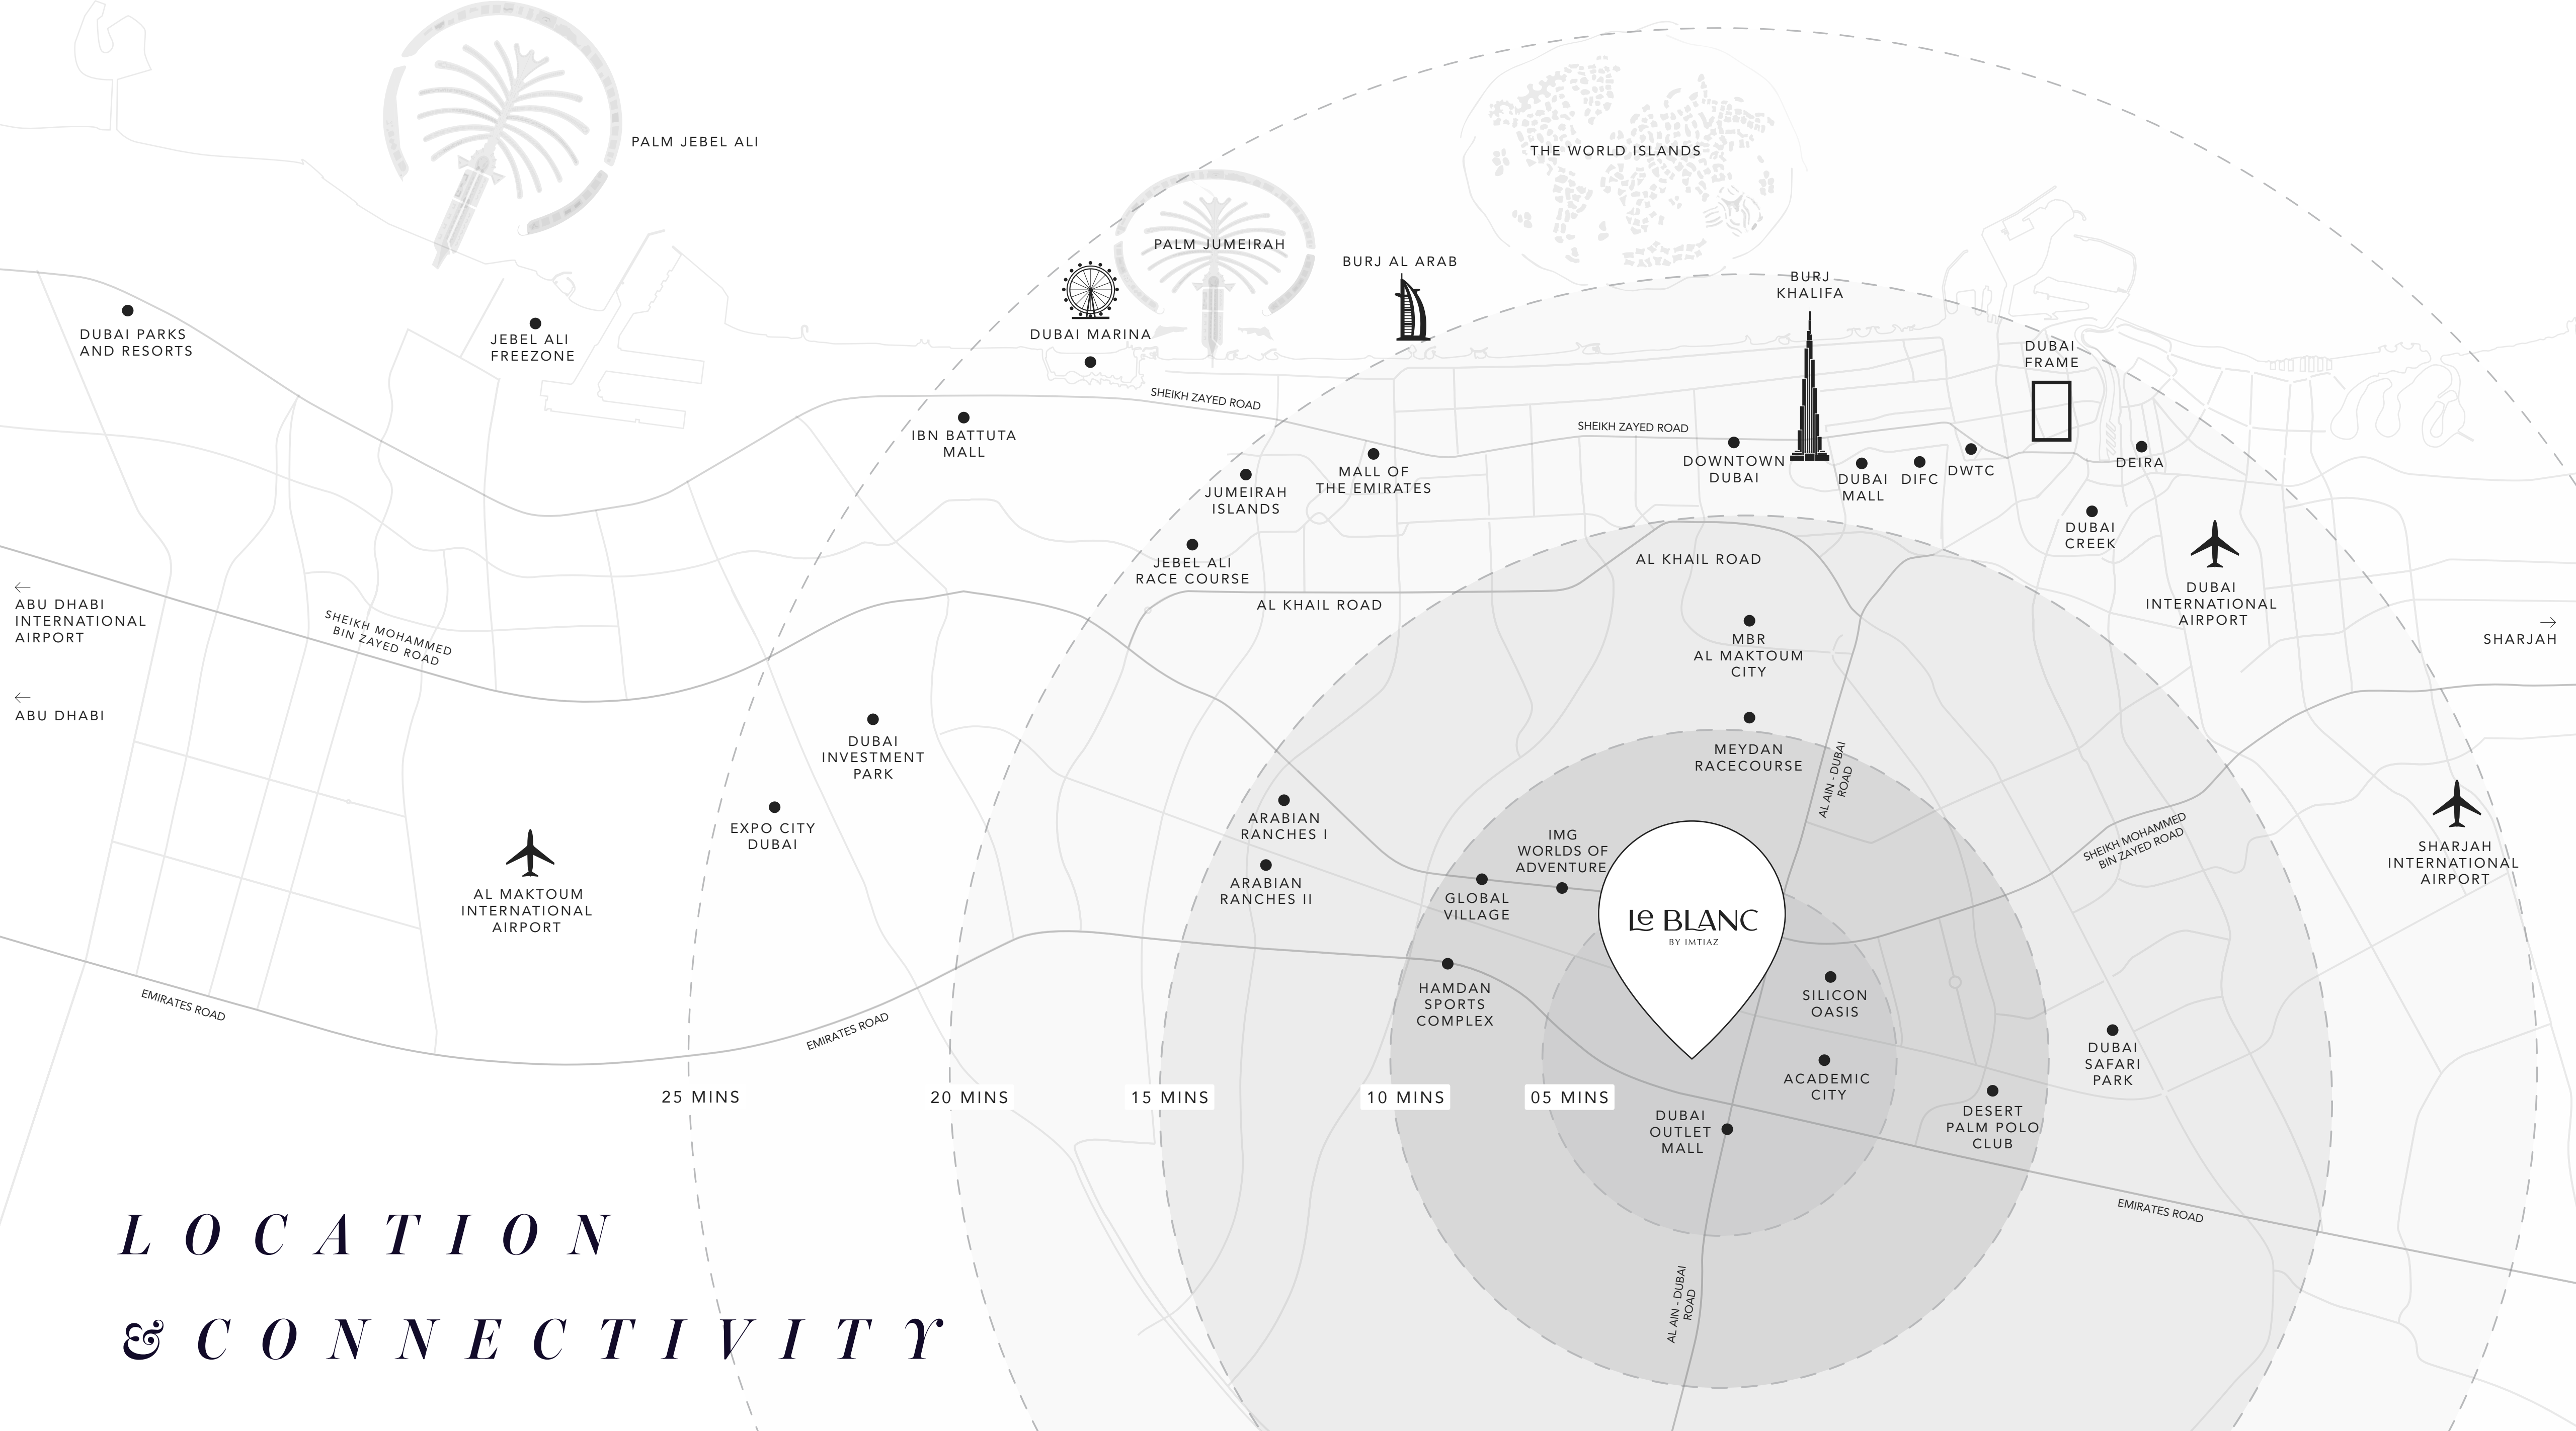

PALM JEBEL ALI

THE WORLD ISLANDS

PALM JUMEIRAH

BURJ AL ARAB

BURJ KHALIFA

DUBAI PARKS AND RESORTS

JEBEL ALI FREEZONE

DUBAI MARINA

MALL OF THE EMIRATES

DUBAI CREEK

DUBAI INTERNATIONAL AIRPORT

SHARJAH

← ABU DHABI INTERNATIONAL AIRPORT

← ABU DHABI

SHEIKH MOHAMMED BIN ZAYED ROAD

JEBEL ALI RACE COURSE

25 MINS

20 MINS

15 MINS

10 MINS

05 MINS

DUBAI OUTLET MALL

ACADEMIC CITY

DESERT PALM POLO CLUB

Le Blanc stretches toward the horizon, offering uninterrupted views of the city and sunset. It's an edge that melts into the horizon and a place to unwind.

*PURPOSE
BEHIND
EVERY
LINE*

LANDMARK OF DISTINCTION