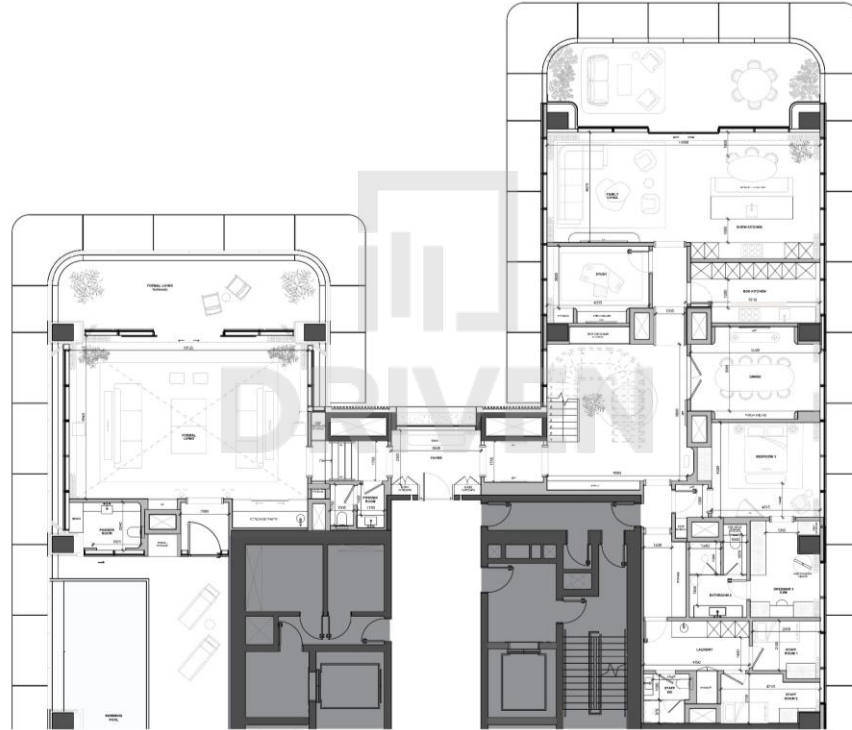

ROSEWOOD
RESIDENCES
DUBAI

DRIVEN

THE
DRIVEN

VIEWS FROM THE UNITS

KEY VIEWS

1B TERRACE APT

Work in Progress

2B UNIT TYPE A

Work in Progress

ROSEWOOD
RESIDENCES
DUBAI

2B UNIT TYPE B

Work in Progress

ROSEWOOD
RESIDENCES
DUBAI

3B UNIT TYPE A

Work in Progress

3B UNIT TYPE B

Work in Progress

4B UNIT TYPE A – LOWER FLOOR

Work in Progress

4B UNIT TYPE A – UPPER FLOOR

Work in Progress

4B UNIT TYPE B – LOWER FLOOR

Work in Progress

4B UNIT TYPE B – UPPER FLOOR