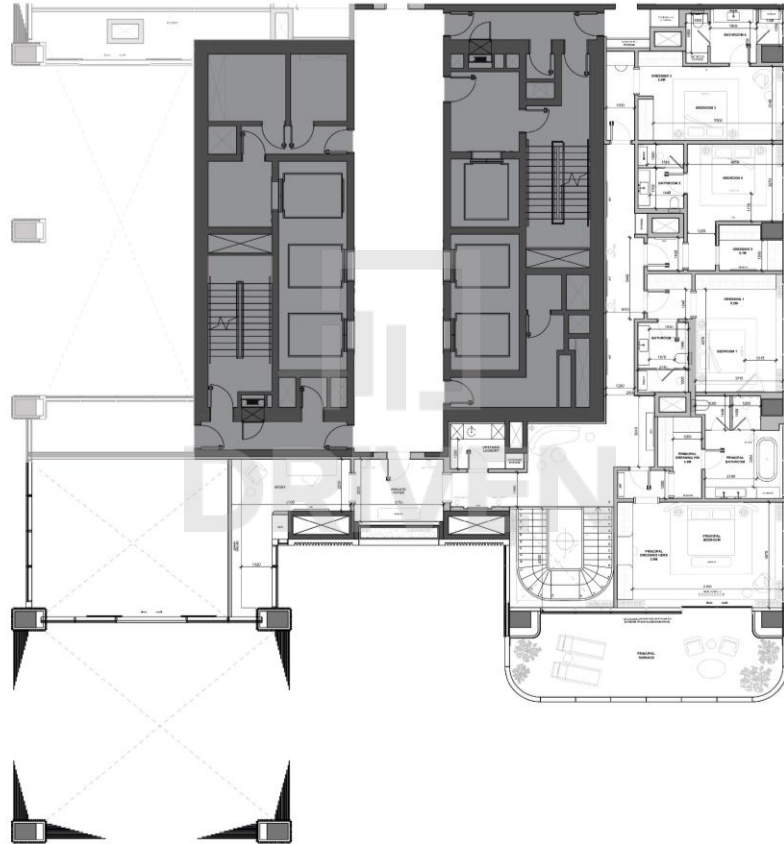

Work in Progress

ROSEWOOD
RESIDENCES
DUBAI

2B UNIT TYPE B

Work in Progress

ROSEWOOD
RESIDENCES
DUBAI

3B UNIT TYPE A

Work in Progress

3B UNIT TYPE B

Work in Progress

4B UNIT TYPE A – LOWER FLOOR

Work in Progress

4B UNIT TYPE A – UPPER FLOOR

Work in Progress

4B UNIT TYPE B – LOWER FLOOR

Work in Progress

4B UNIT TYPE B – UPPER FLOOR

Work in Progress

5B UNIT TYPE

Work in Progress

5B UNIT TYPE

Work in Progress

ROSEWOOD
RESIDENCES
DUBAI

DRIVEN

A DEVELOPMENT BY H&H