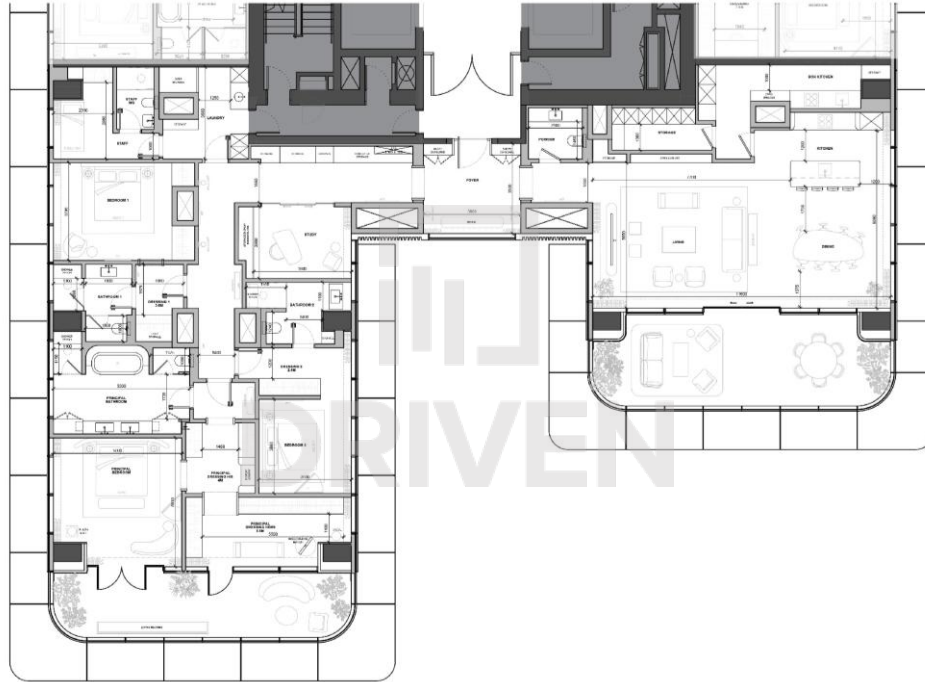

ROSEWOOD
RESIDENCES
DUBAI

DRIVEN

THE
DRIVEN

VIEWS FROM THE UNITS

KEY VIEWS

1B TERRACE APT

Work in Progress

2B UNIT TYPE A

Work in Progress

ROSEWOOD
RESIDENCES
DUBAI

2B UNIT TYPE B

Work in Progress

ROSEWOOD
RESIDENCES
DUBAI

3B UNIT TYPE A

Work in Progress

3B UNIT TYPE B

Work in Progress

4B UNIT TYPE A – LOWER FLOOR

Work in Progress

4B UNIT TYPE A – UPPER FLOOR

Work in Progress

4B UNIT TYPE B – LOWER FLOOR

Work in Progress

4B UNIT TYPE B – UPPER FLOOR