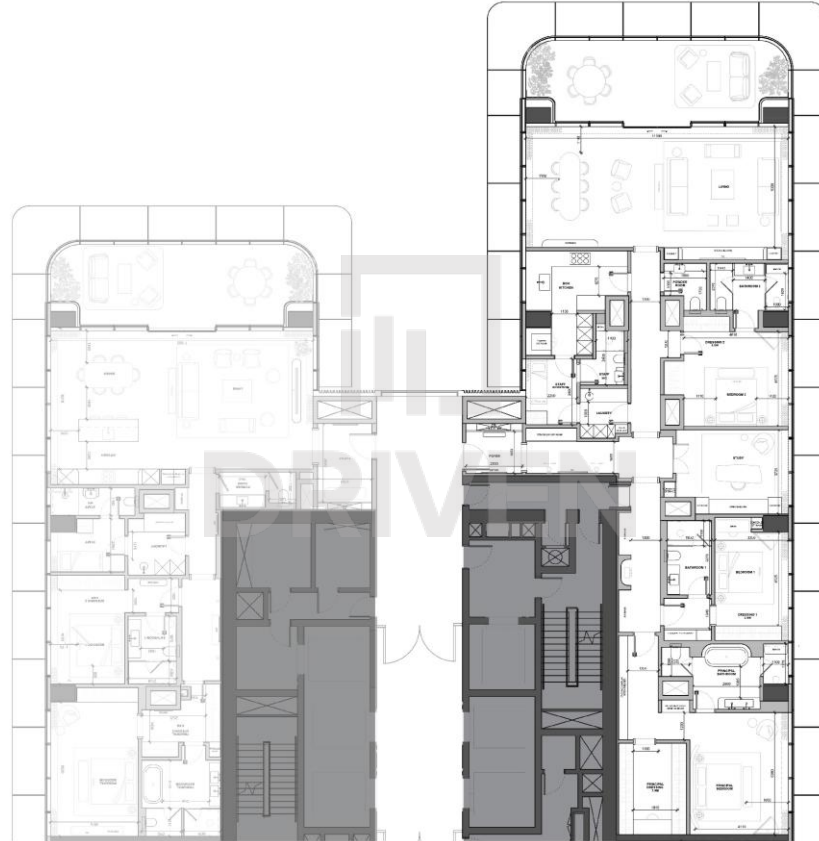

ROSEWOOD
RESIDENCES
DUBAI

DRIVEN

THE
DRIVEN

VIEWS FROM THE UNITS

KEY VIEWS

1B TERRACE APT

Work in Progress

2B UNIT TYPE A

Work in Progress

ROSEWOOD
RESIDENCES
DUBAI

2B UNIT TYPE B

Work in Progress

ROSEWOOD
RESIDENCES
DUBAI

3B UNIT TYPE A

Work in Progress

3B UNIT TYPE B

Work in Progress

4B UNIT TYPE A – LOWER FLOOR

Work in Progress

4B UNIT TYPE A – UPPER FLOOR

Work in Progress

4B UNIT TYPE B – LOWER FLOOR

Work in Progress

4B UNIT TYPE B – UPPER FLOOR