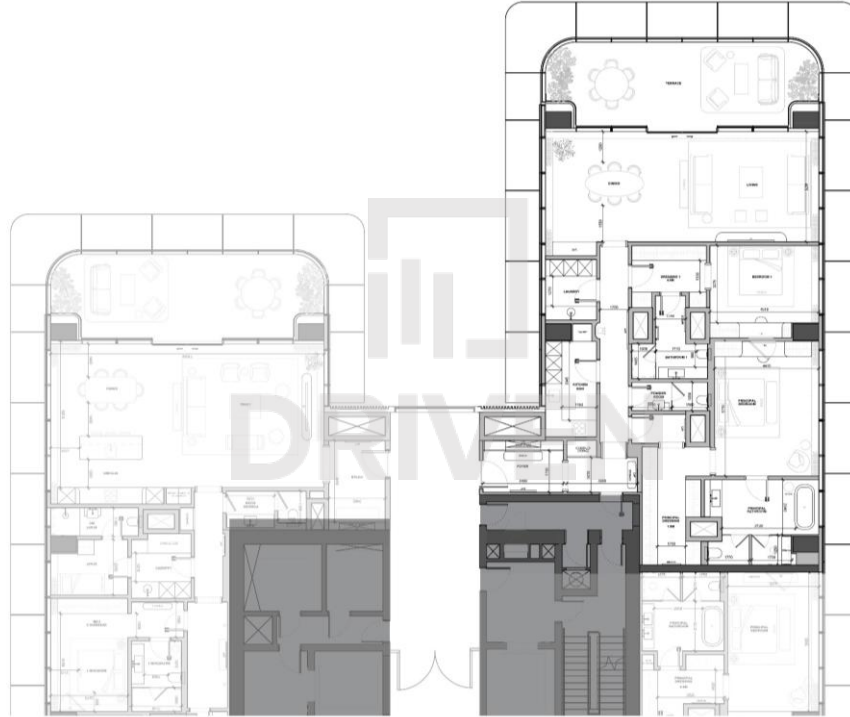

ROSEWOOD
RESIDENCES
DUBAI

DRIVEN

THE
DRIVEN

VIEWS FROM THE UNITS

KEY VIEWS

1B TERRACE APT

Work in Progress

2B UNIT TYPE A

Work in Progress

ROSEWOOD
RESIDENCES
DUBAI

2B UNIT TYPE B

Work in Progress

ROSEWOOD
RESIDENCES
DUBAI

3B UNIT TYPE A

Work in Progress

3B UNIT TYPE B